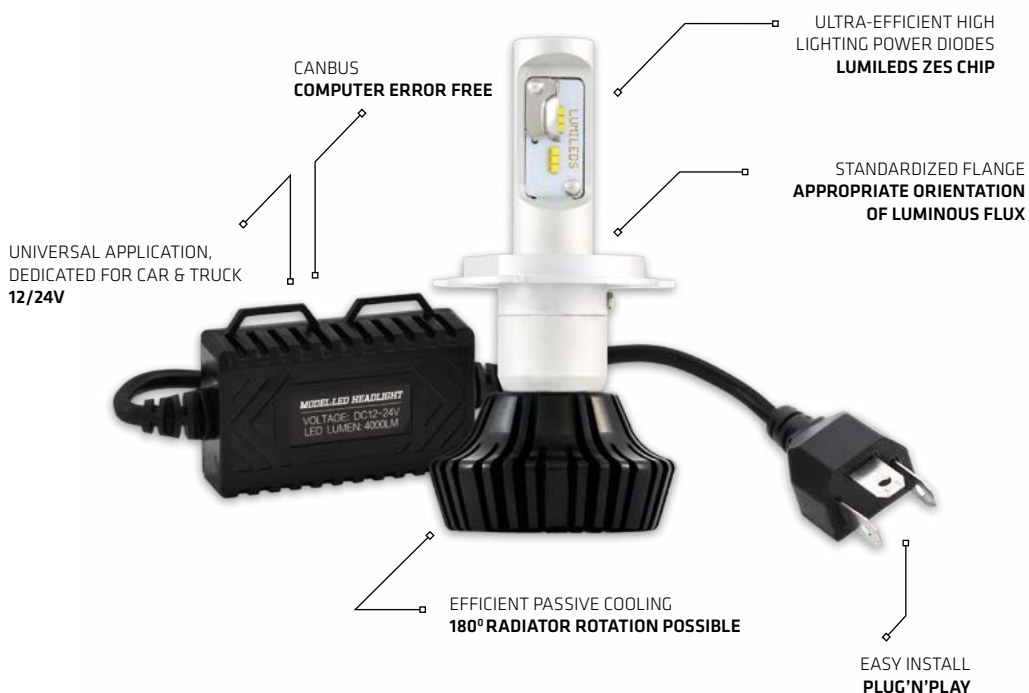

PRODUCT ADVANTAGES

4000 LM LUMINOUS FLUX

Efficient Lumileds Zes Chip diodes give luminous flux many times larger in comparison with a halogen light bulb.

LOW POWER CONSUMPTION

Electric power of 25W makes it possible to reduce current consumption two times in comparison with a halogen light bulb (55W).

LUMINOUS EFFICIENCY (EFFECTIVENESS)

Very high emitted light / power consumption ratio.

6000 K COLOR TEMPERATURE

Impeccably white light.

EASY INSTALLATION

The LED bulb design makes it possible to replace a halogen light bulb with the diode without the necessity to modify the headlight.

LONG LIFE

Over 30 000 h of continuous lighting is an unreachable parameter for a halogen light bulb.

SHOCK RESISTANCE

LED bulbs for headlights are ideal for off-road use.

WATERPROOF

IP67 Ingress Protection Class makes it possible to use the lights in open headlights.

LOW EMISSION TEMPERATURE

The design ensures the safety of the other parts of headlights.